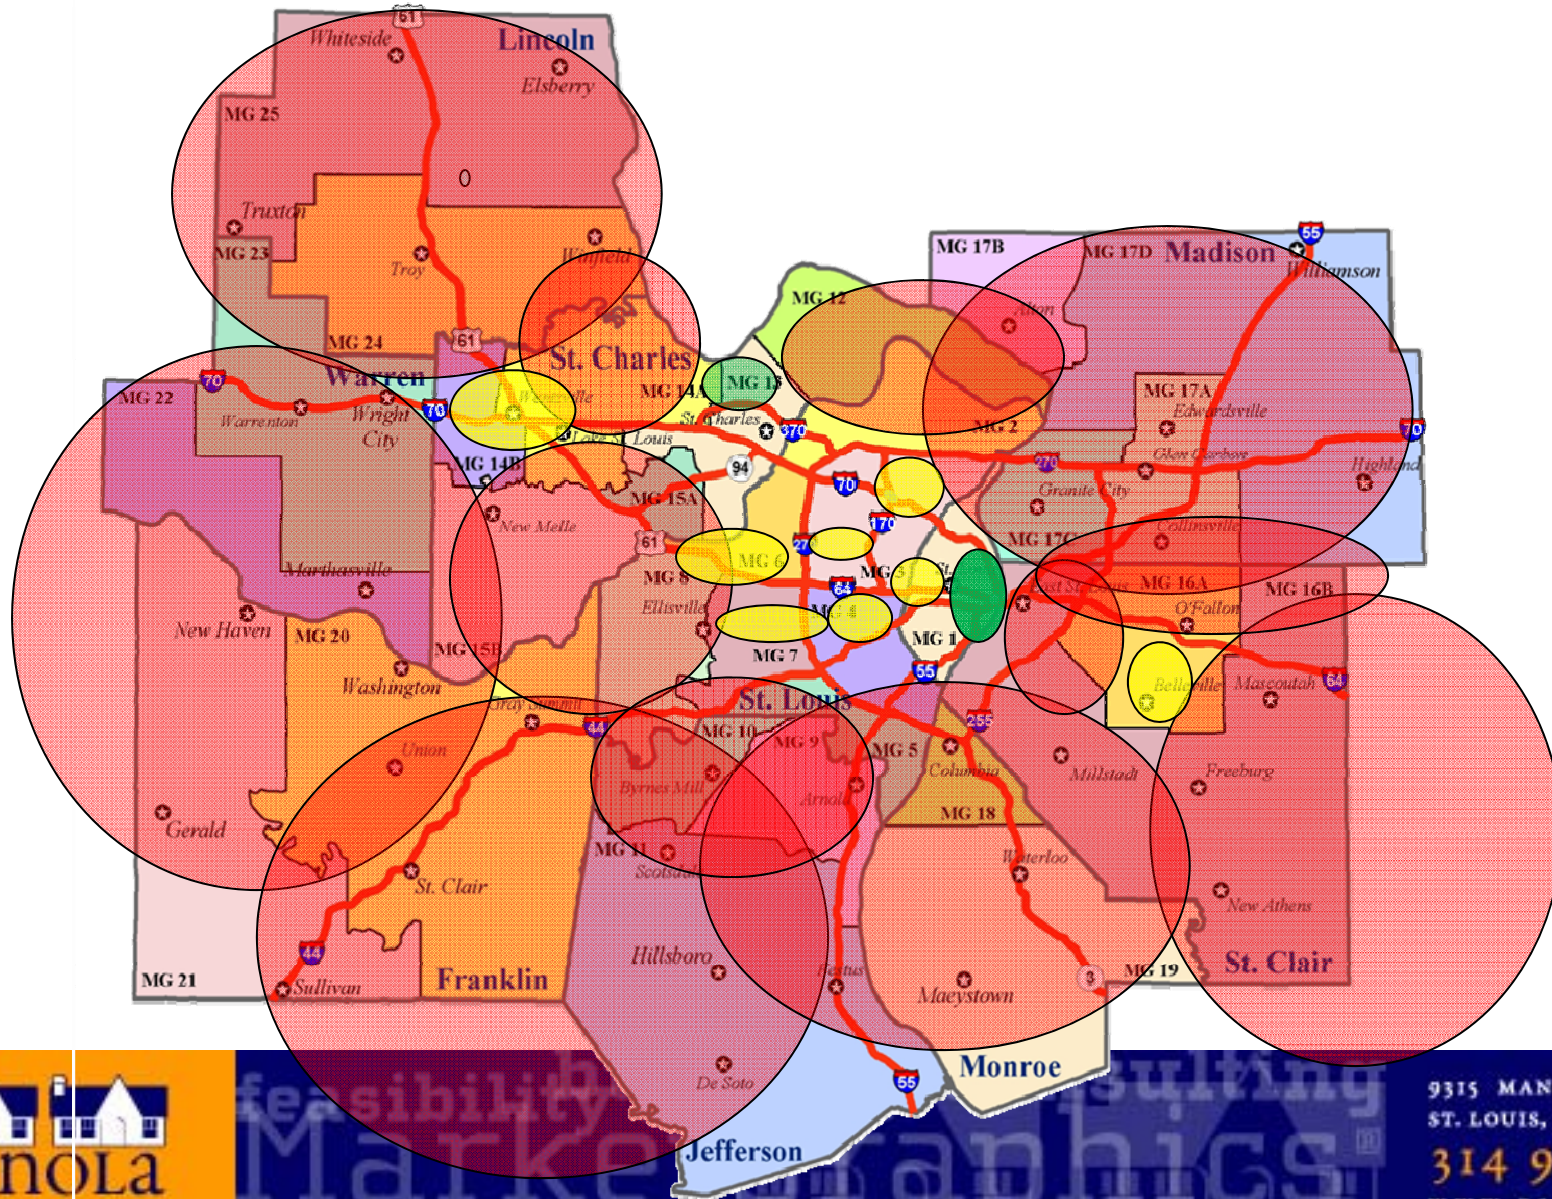

Communities Readiness

feasibility
Market
graphics

9315 MANCHESTER ROAD
ST. LOUIS, MISSOURI 63119
314 918 7200
www.zanolaco.com

Communities Readiness

feasibility
Market
graphics

9315 MANCHESTER ROAD
ST. LOUIS, MISSOURI 63119
314 918 7200
www.zanolaco.com

Communities Readiness

feasibility
Market
graphics

9315 MANCHESTER ROAD
ST. LOUIS, MISSOURI 63119
314 918 7200
www.zanolaco.com