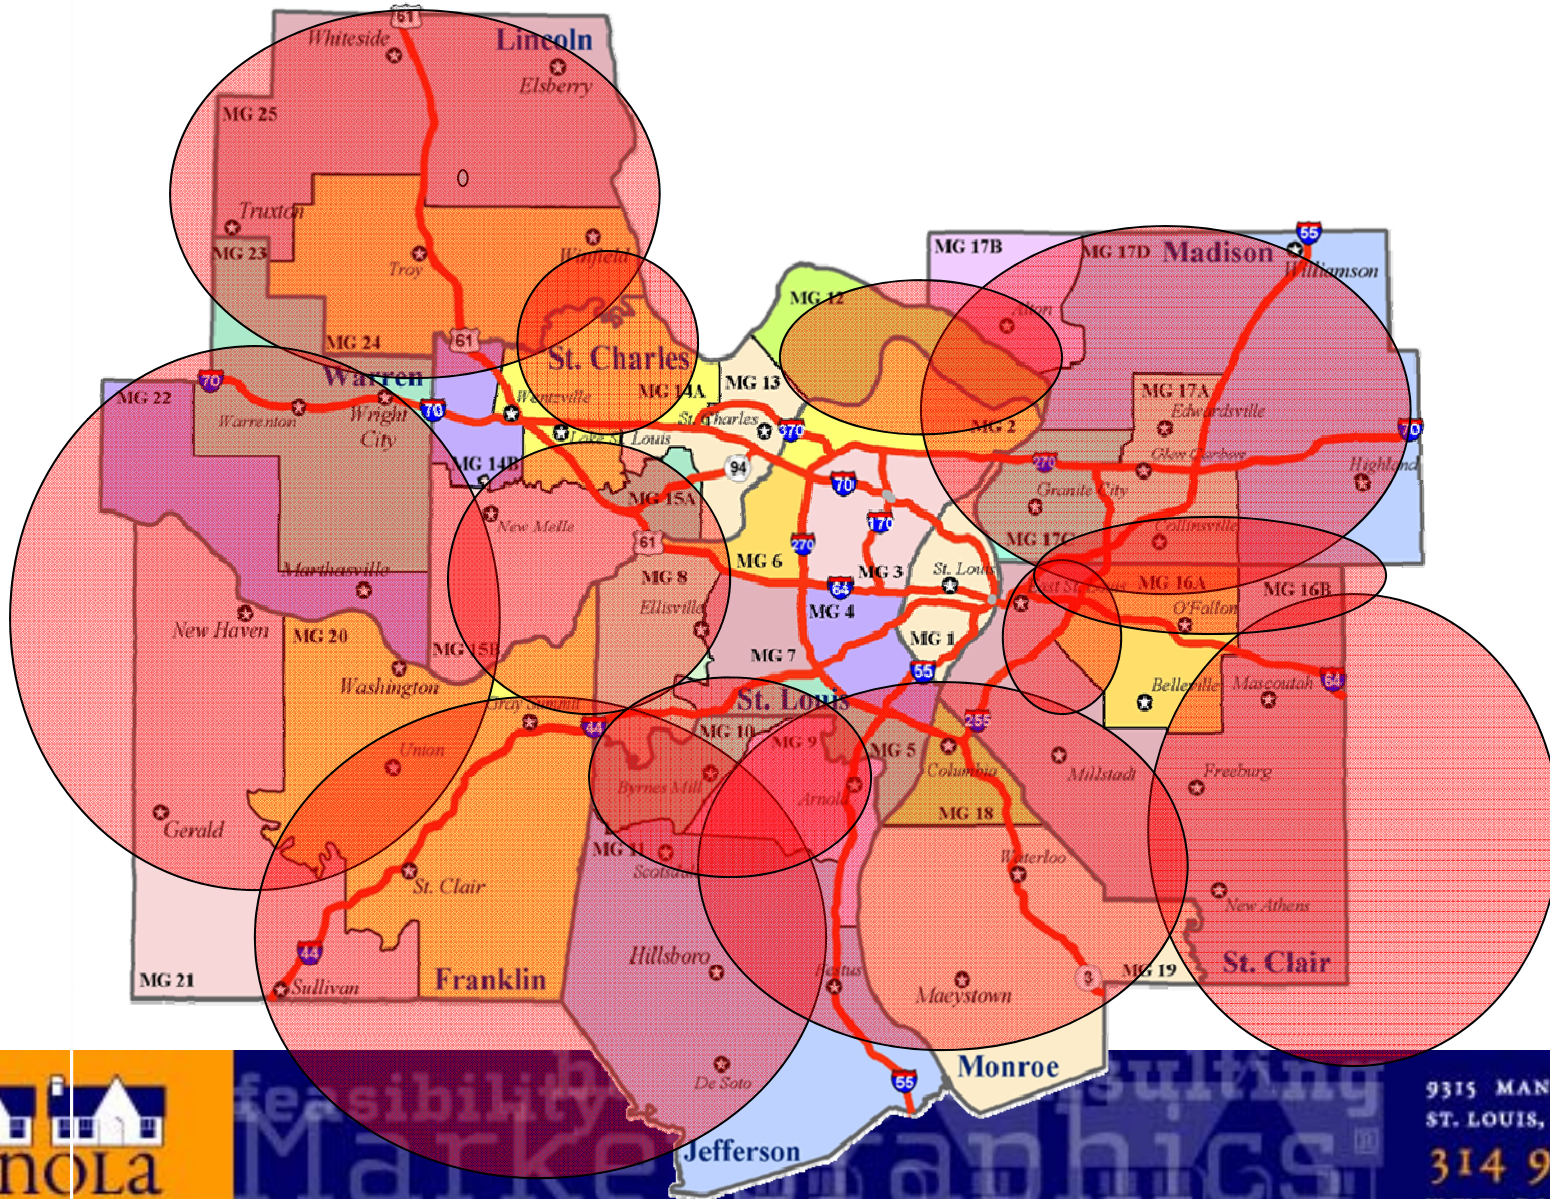

Communities Readiness

feasibility
Market
graphics

9315 MANCHESTER ROAD
ST. LOUIS, MISSOURI 63119
314 918 7200
www.zanolaco.com

Communities Readiness

feasibility
Market
graphics

9315 MANCHESTER ROAD
ST. LOUIS, MISSOURI 63119
314 918 7200
www.zanolaco.com

Communities Readiness

feasibility
Market
graphics

9315 MANCHESTER ROAD
ST. LOUIS, MISSOURI 63119
314 918 7200
www.zanolaco.com