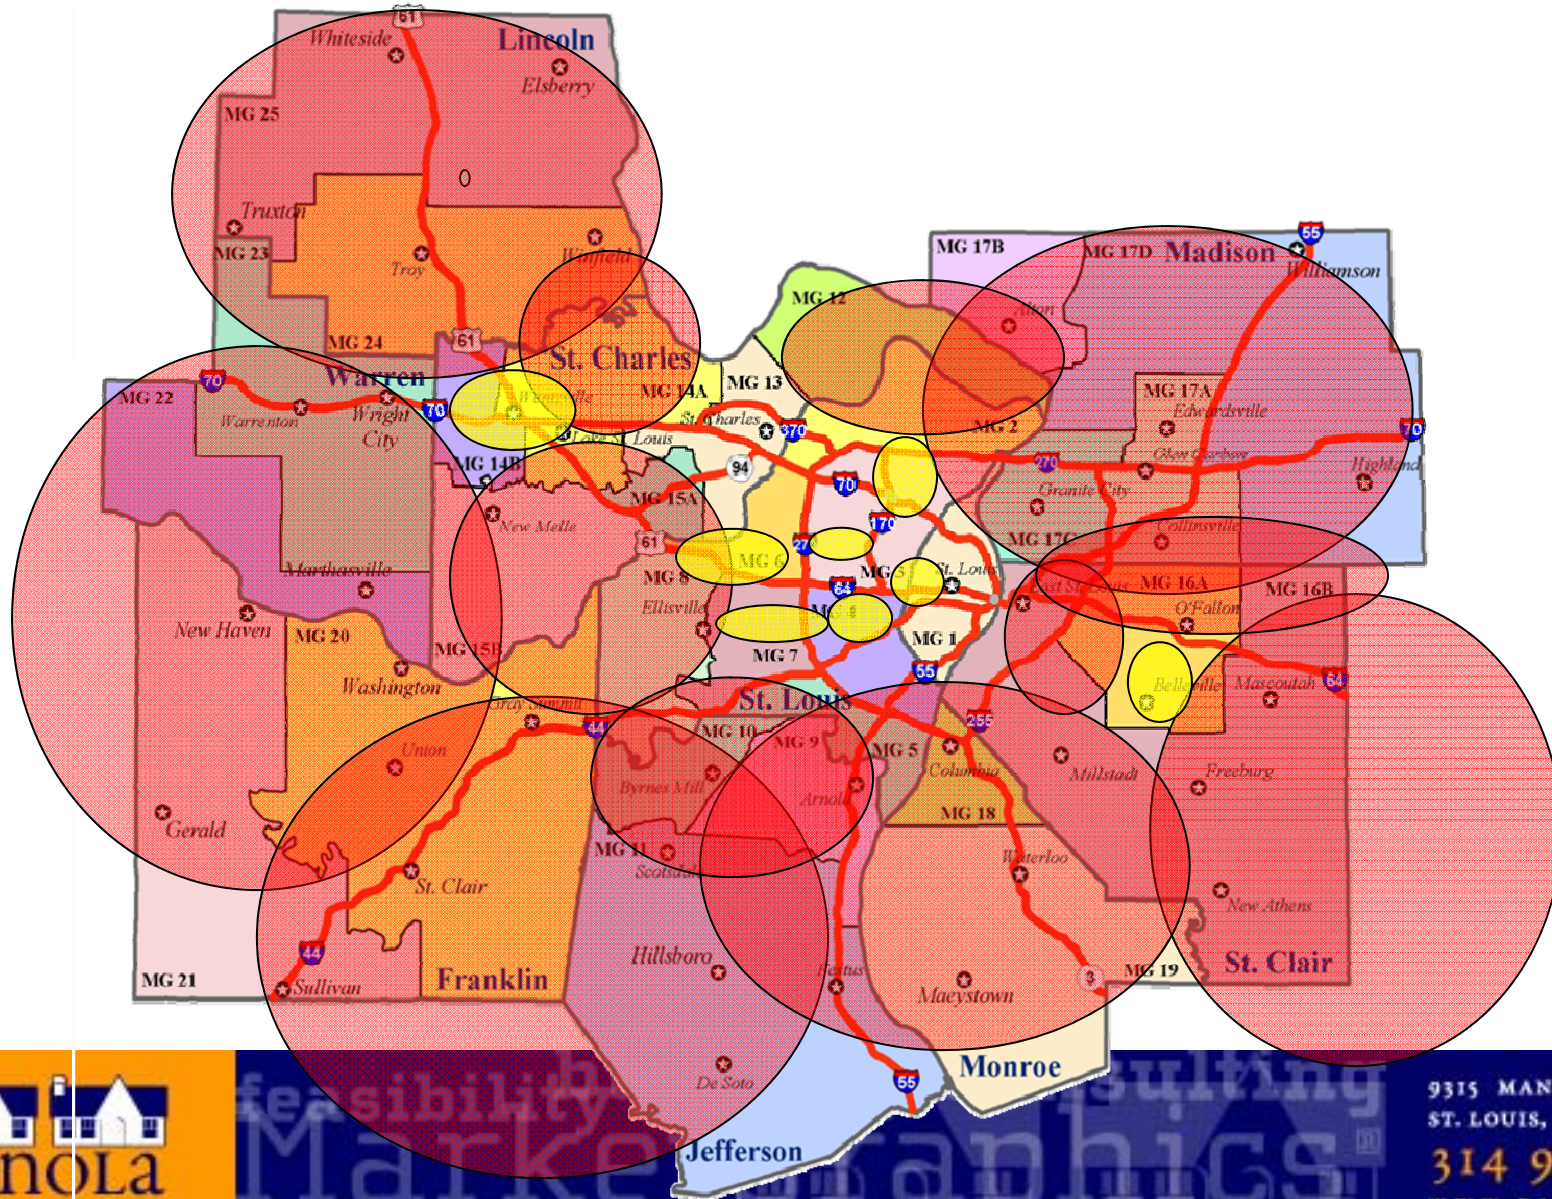

Communities Readiness

feasibility
Market
graphics

9315 MANCHESTER ROAD
ST. LOUIS, MISSOURI 63119
314 918 7200
www.zanolaco.com

Communities Readiness

feasibility
Market
graphics

9315 MANCHESTER ROAD
ST. LOUIS, MISSOURI 63119
314 918 7200
www.zanolaco.com

Communities Readiness

feasibility
Market
graphics

9315 MANCHESTER ROAD
ST. LOUIS, MISSOURI 63119
314 918 7200
www.zanolaco.com